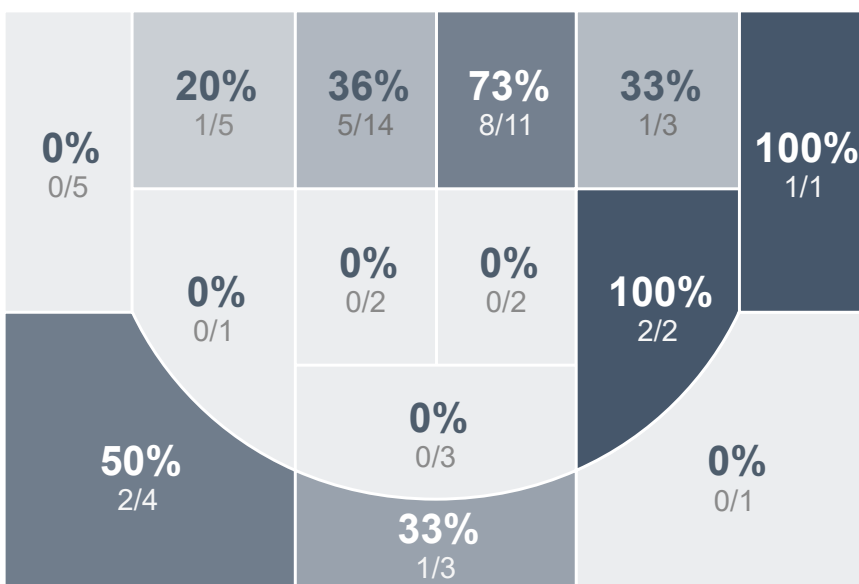

Columbia High School